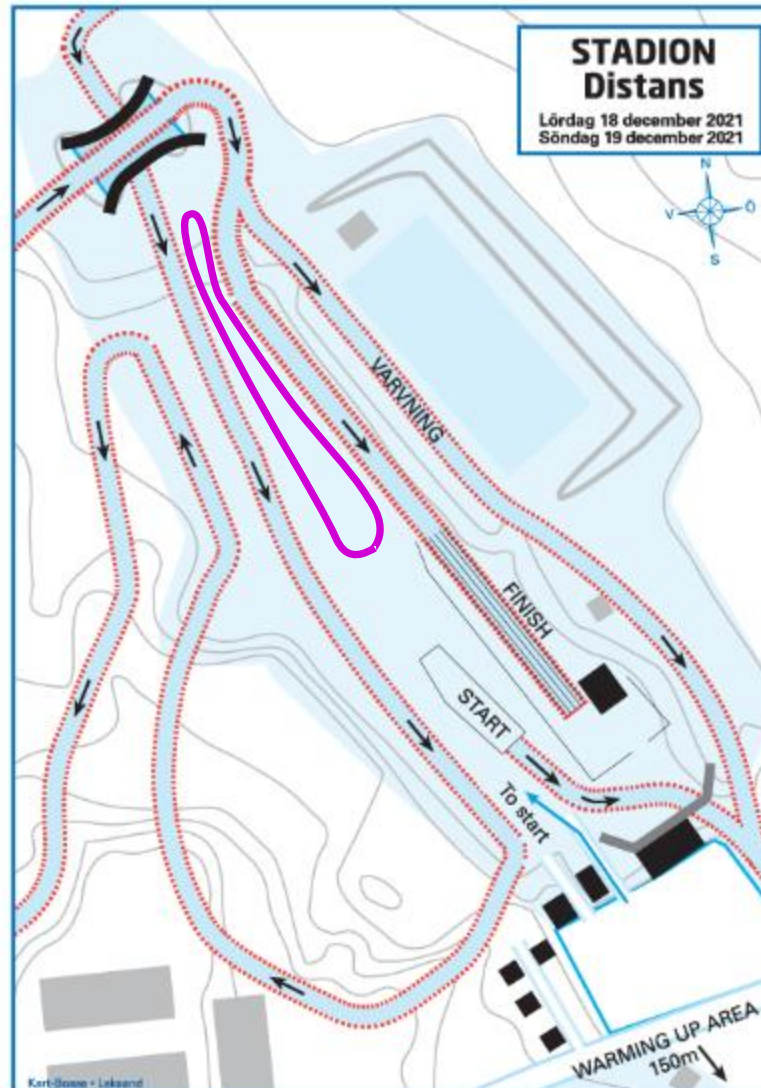

EXTRA GLIDE TESTING AT STADIUM AREA

SUNDAY DEC 19

- Pink – Glide testing zone
- Limited elevation drop
- Limited area – show respect
- No ski testing on the race track allowed