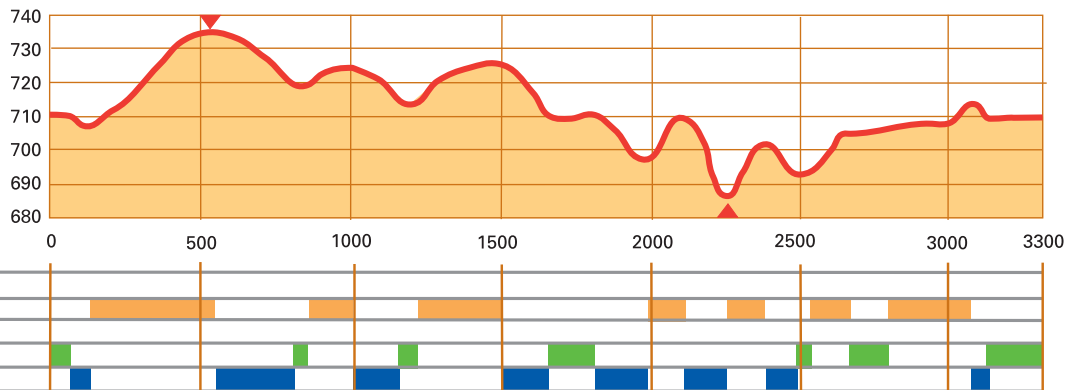

## Volkswagen Cup

Idre-Särna tävlingarna  
25 november 2018

### Technical specifications

Height difference:	46
Maximum climb:	33
Total climb:	110
Lowest point:	688
Highest point:	734

**D21 H17-20**  
**10 km (3x3,3 km)**

**Idre SK-Särna SK-Borås SK**