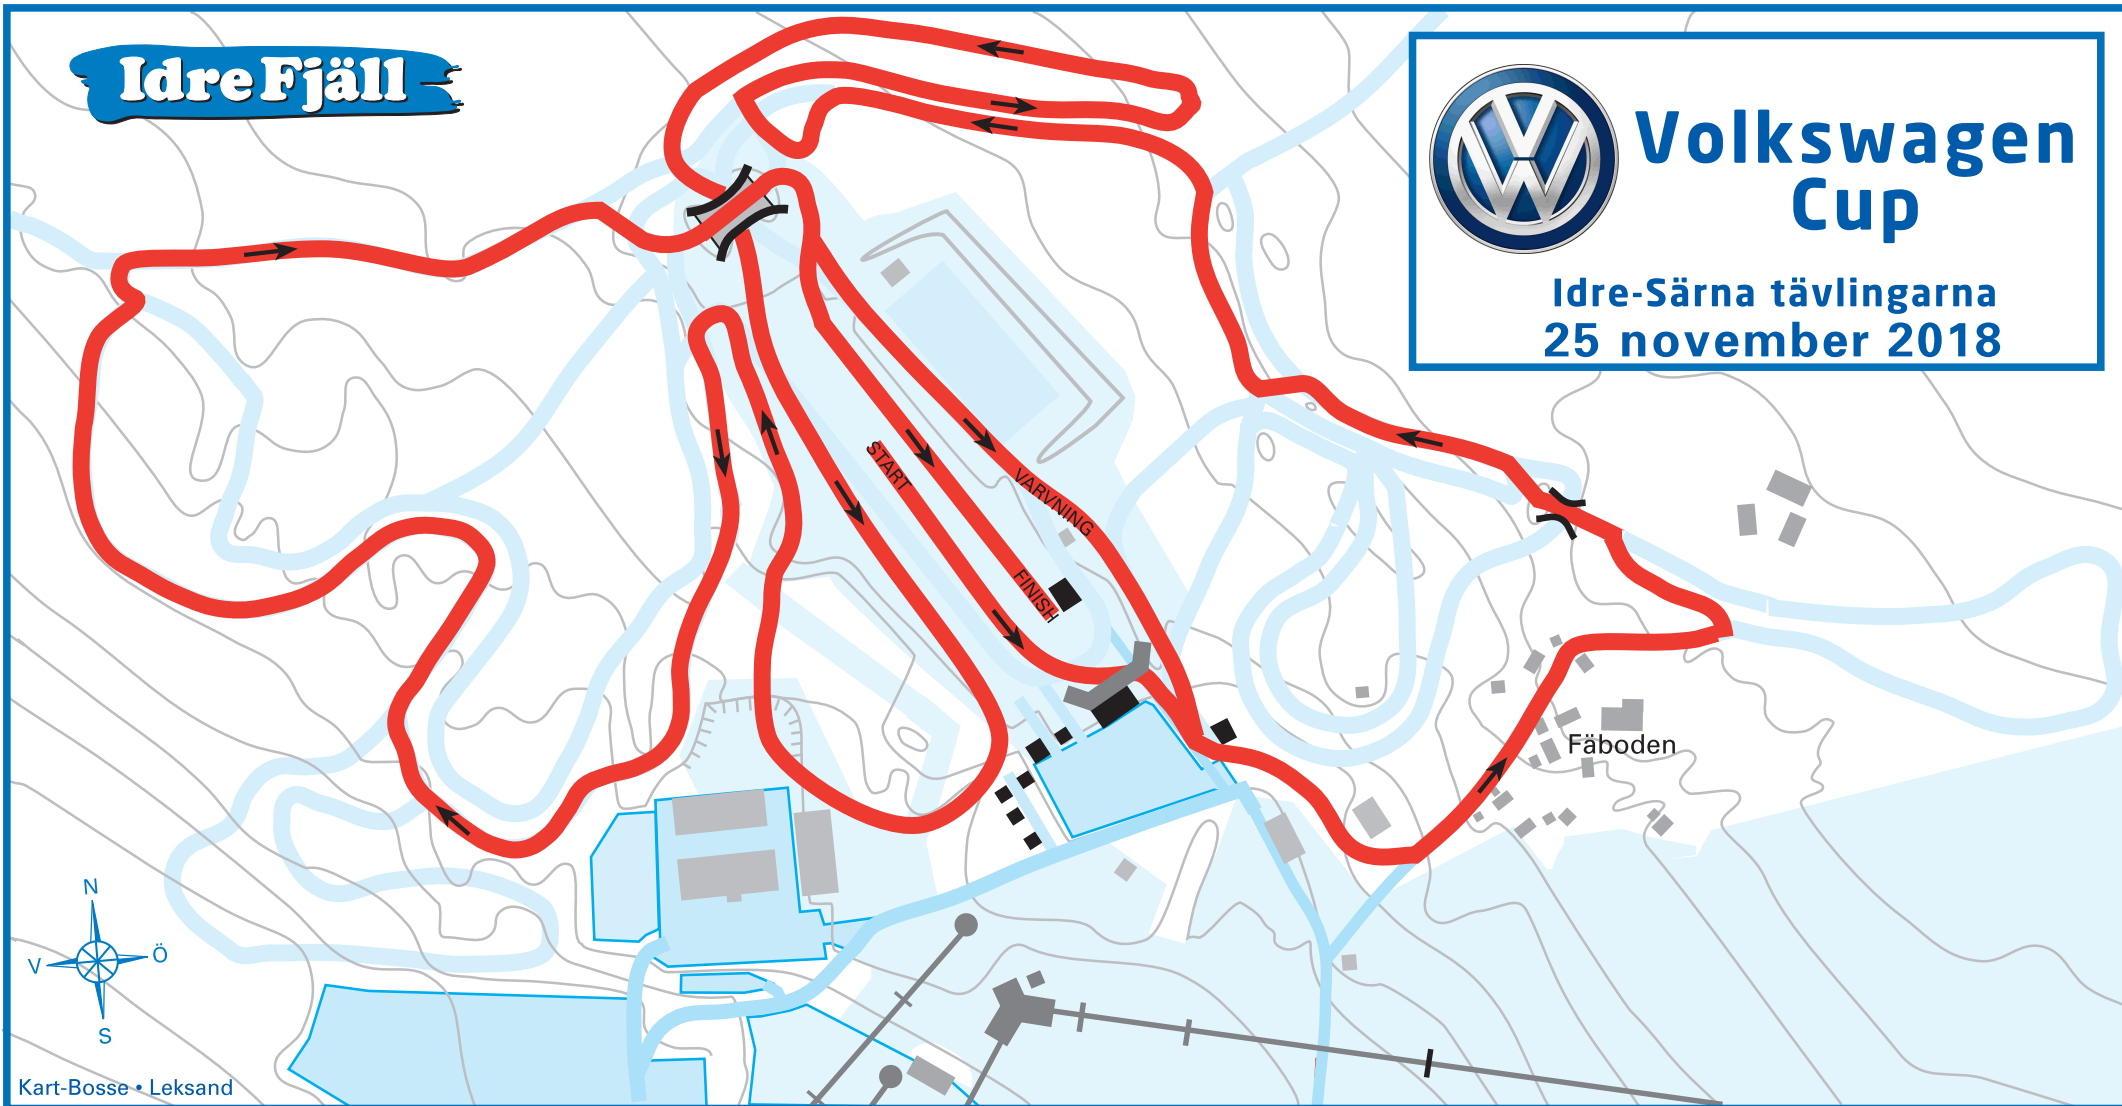

# Idre Fjäll

## Volkswagen Cup

Idre-Särna tävlingarna  
25 november 2018

### Technical specifications

Height difference:	46
Maximum climb:	33
Total climb:	110
Lowest point:	688
Highest point:	734

**D21 H17-20**  
**10 km (3x3,3 km)**

**Idre SK-Särna SK-Borås SK**