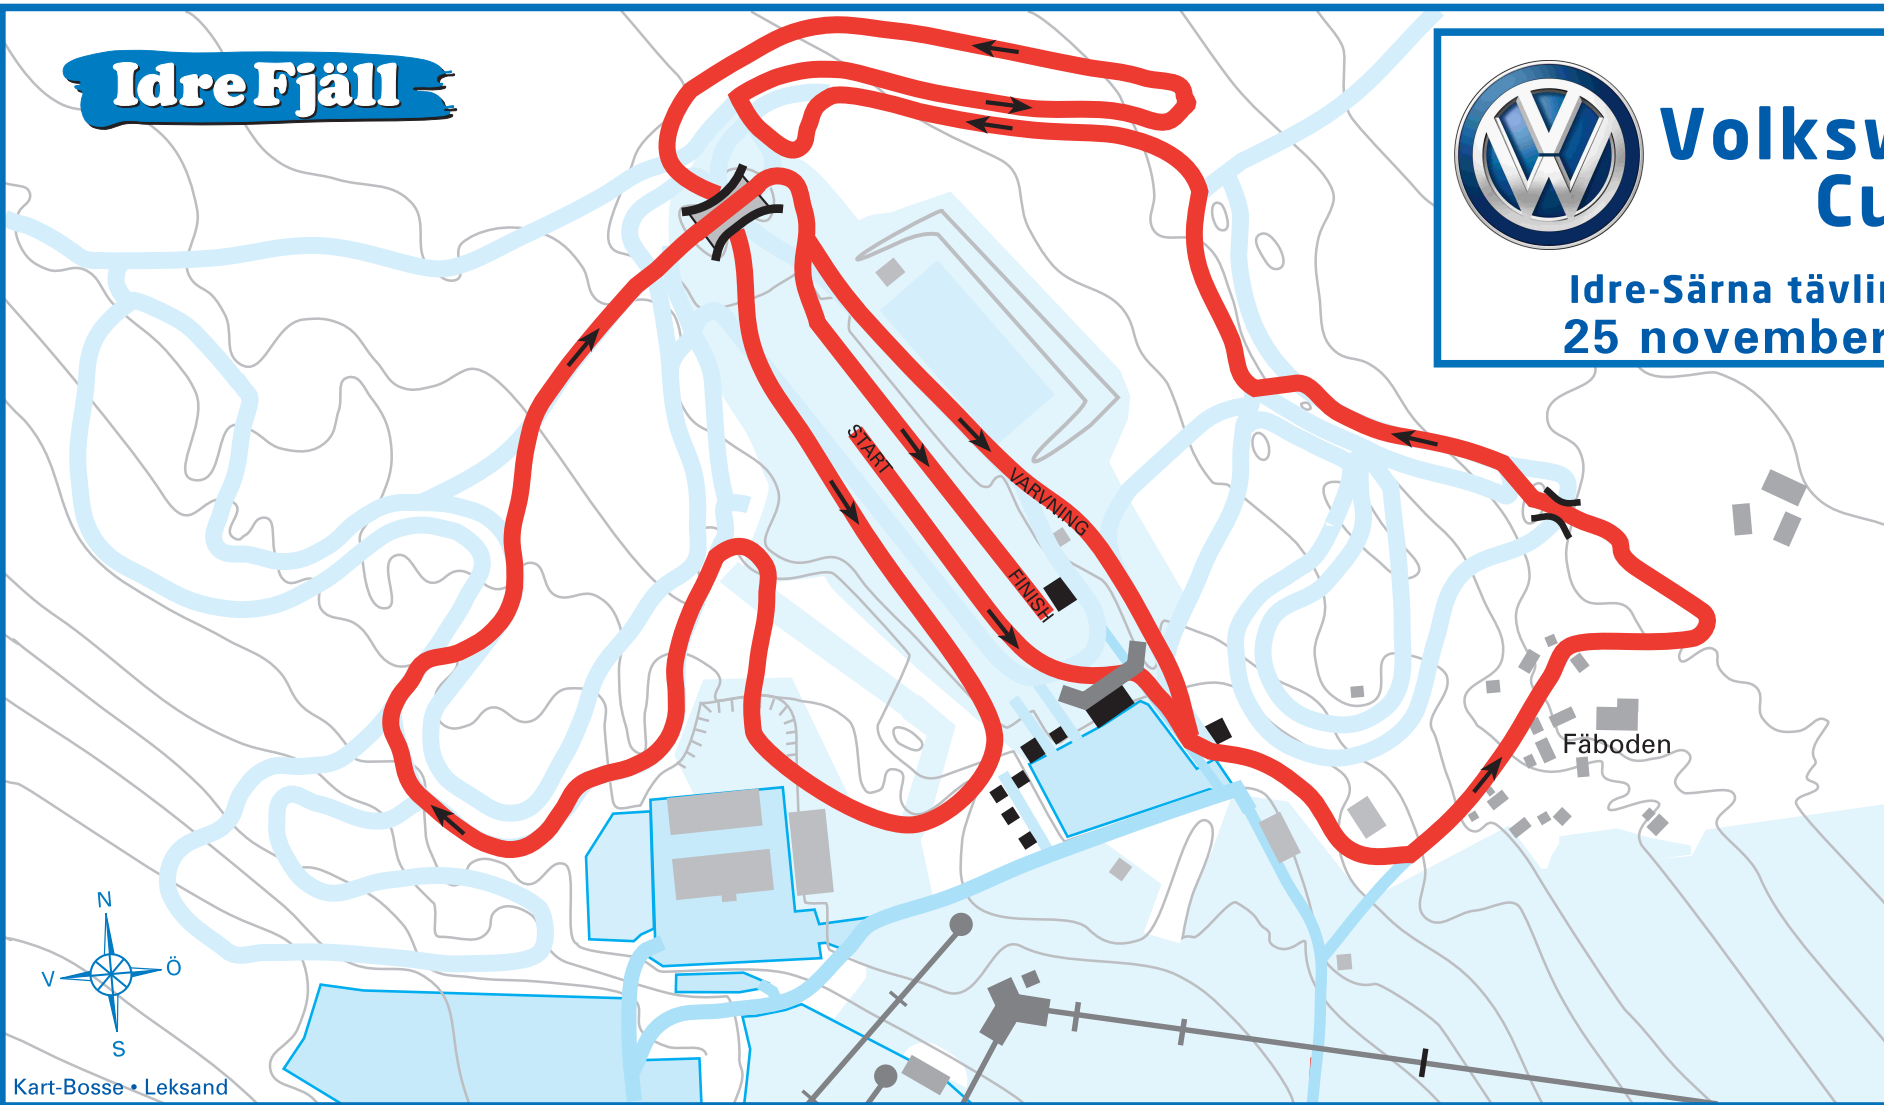

Idre Fjäll

Volkswagen Cup

Idre-Särna tävlingarna
25 november 2018

Kart-Bosse • Leksand

Technical specifications

Height difference: 46
Maximum climb: 30
Total climb: 91
Lowest point: 688
Highest point: 734

D17-20

5 km (2x2,64 km)

Idre SK - Särna SK - Borås SK