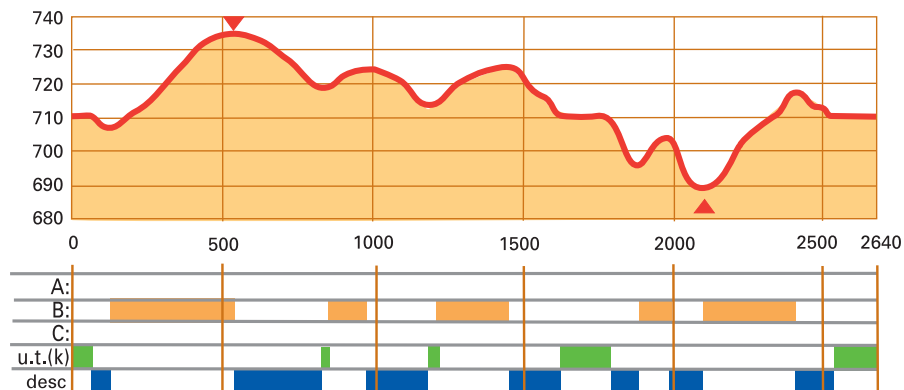

Idre Fjäll

Volkswagen Cup

Idre-Särna tävlingarna
25 november 2018

Kart-Bosse • Leksand

Technical specifications

Height difference: 46
Maximum climb: 30
Total climb: 91
Lowest point: 688
Highest point: 734

D17-20

5 km (2x2,64 km)

Idre SK - Särna SK - Borås SK