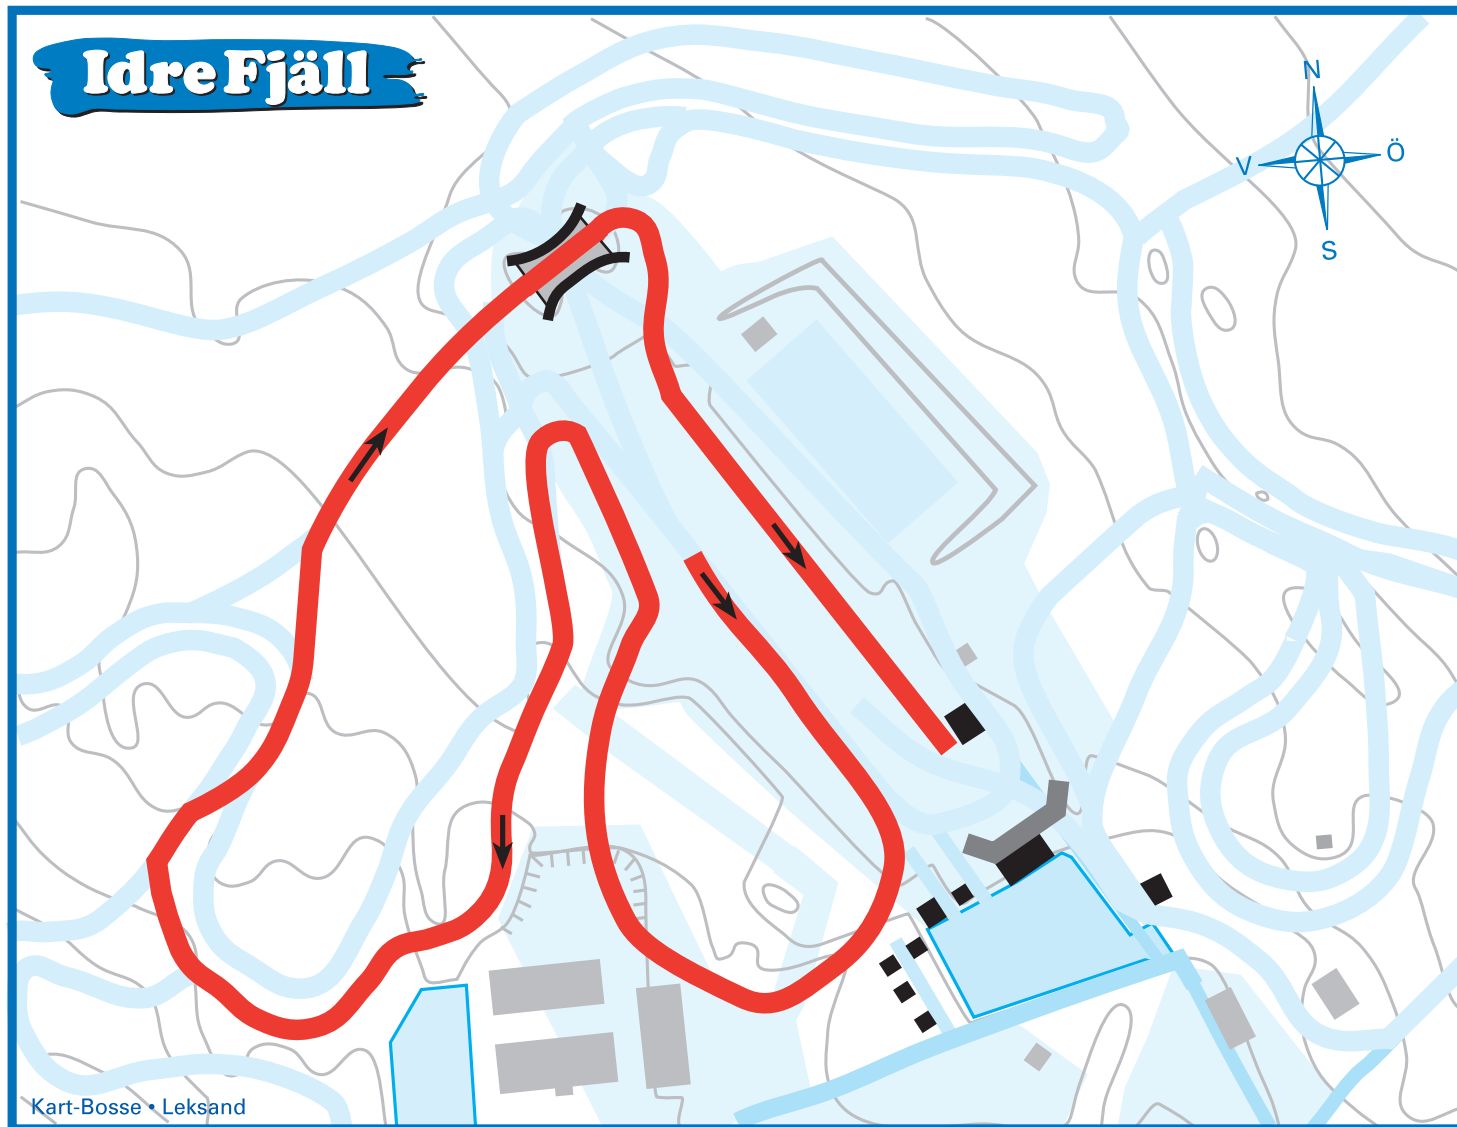

Idre Fjäll

Volkswagen Cup

Idre-Särna tävlingarna
24 november 2018

Sprint 1179 m

D21 H21

D17-18 H17-18

D19-20 H19-20

Technical specifications

Height difference: 30
Maximum climb: 30
Total climb: 45
Lowest point: 688
Highest point: 718

Idre SK Särna SK
Borås SK