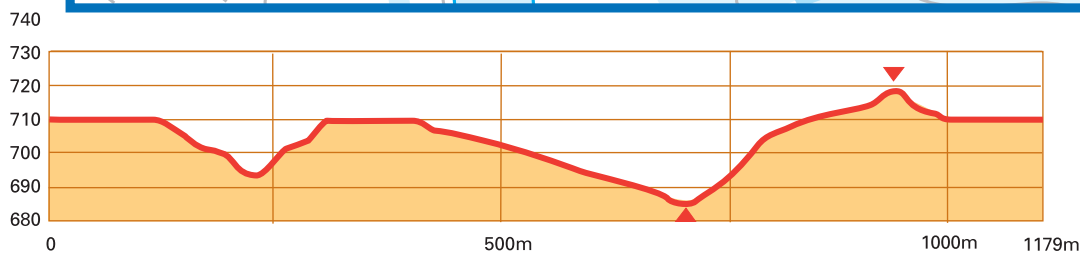

Idre Fjäll

Volkswagen Cup

Idre-Särna tävlingarna
24 november 2018

Sprint 1179 m

D21 H21

D17-18 H17-18

D19-20 H19-20

Technical specifications

Height difference: 30
Maximum climb: 30
Total climb: 45
Lowest point: 688
Highest point: 718

Idre SK Särna SK
Borås SK