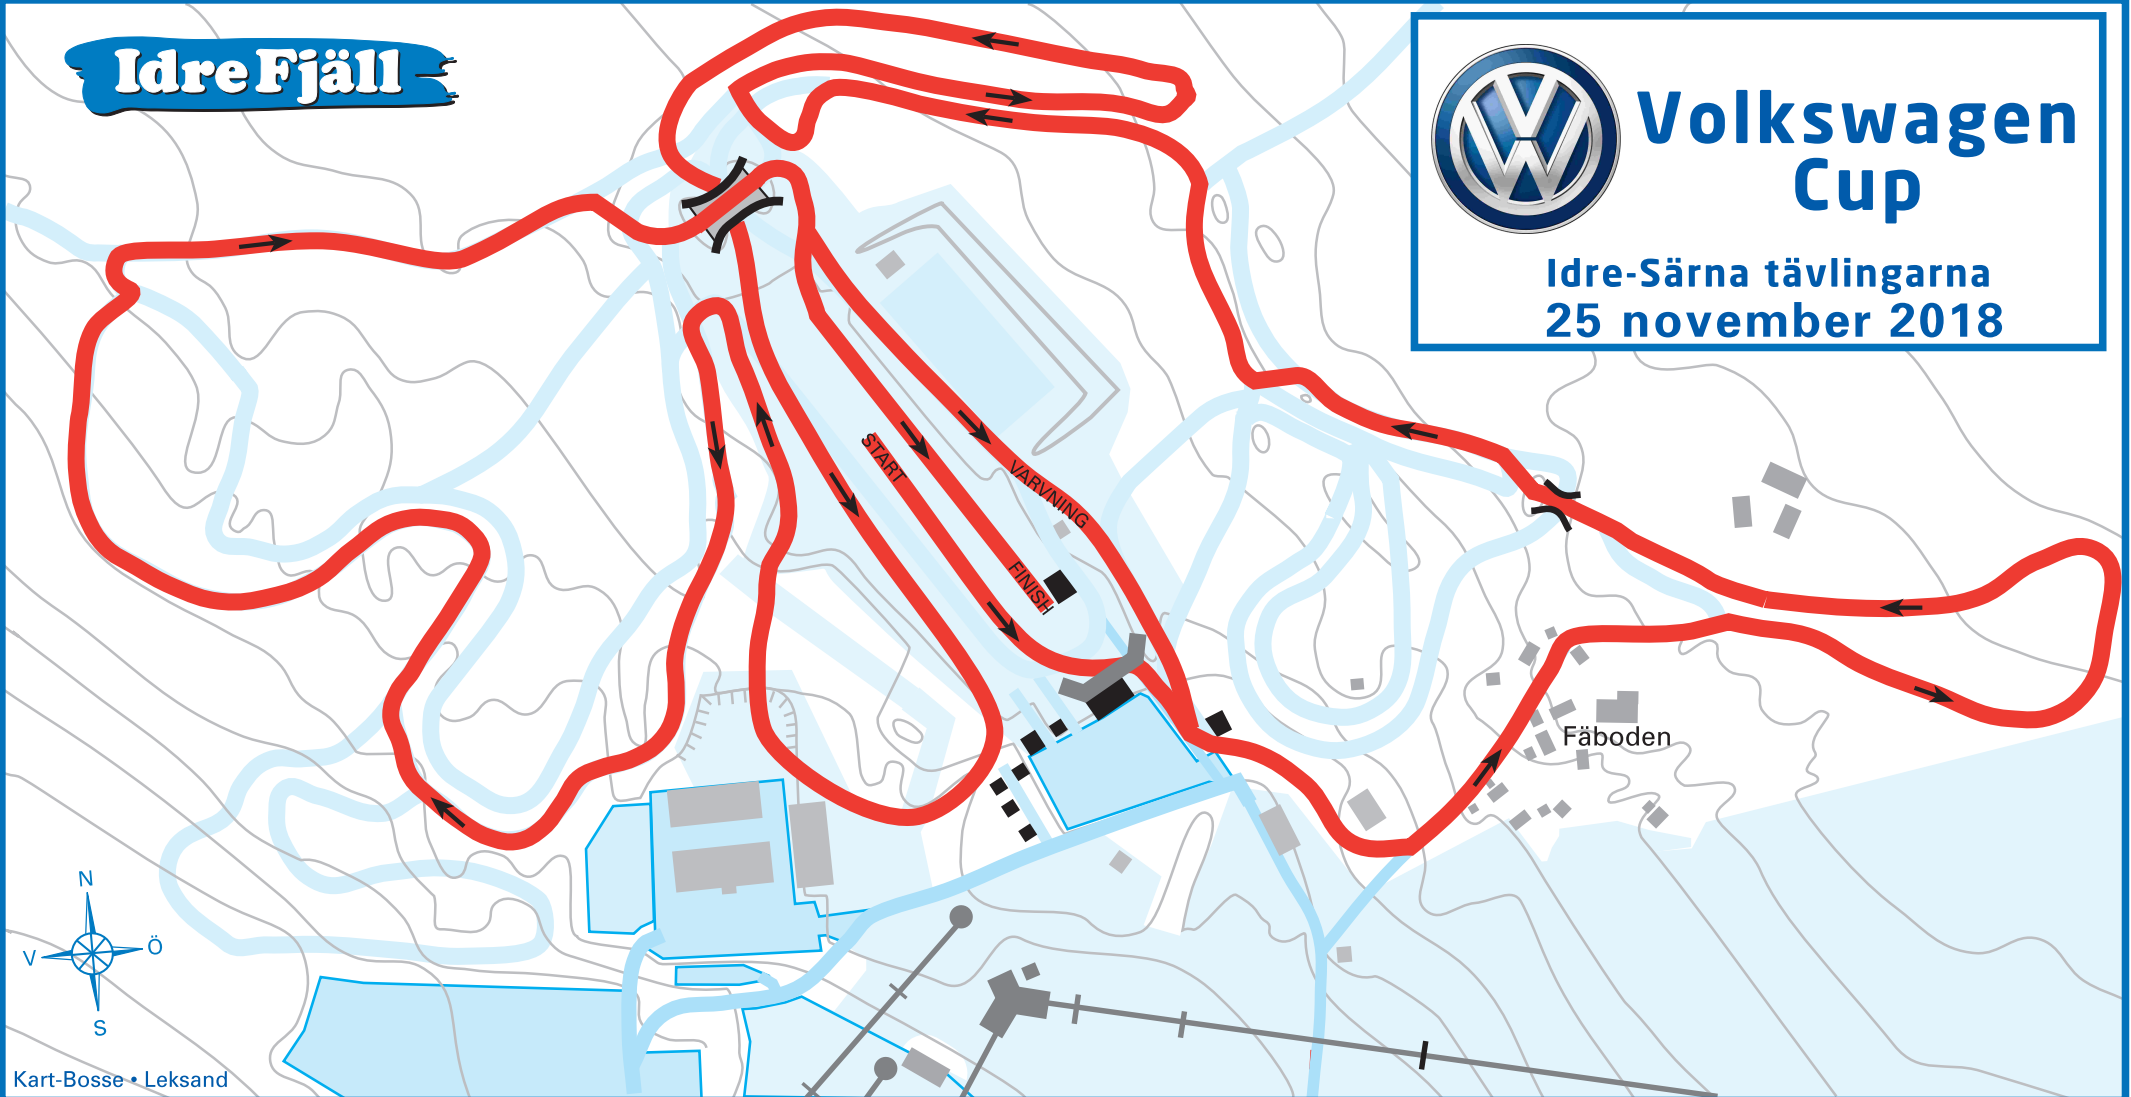

Idre Fjäll

Volkswagen Cup

Idre-Särna tävlingarna
25 november 2018

Technical specifications

Height difference:	60
Maximum climb:	33
Total climb:	123
Lowest point:	688
Highest point:	748

H21
15 km (4x3,75 km)