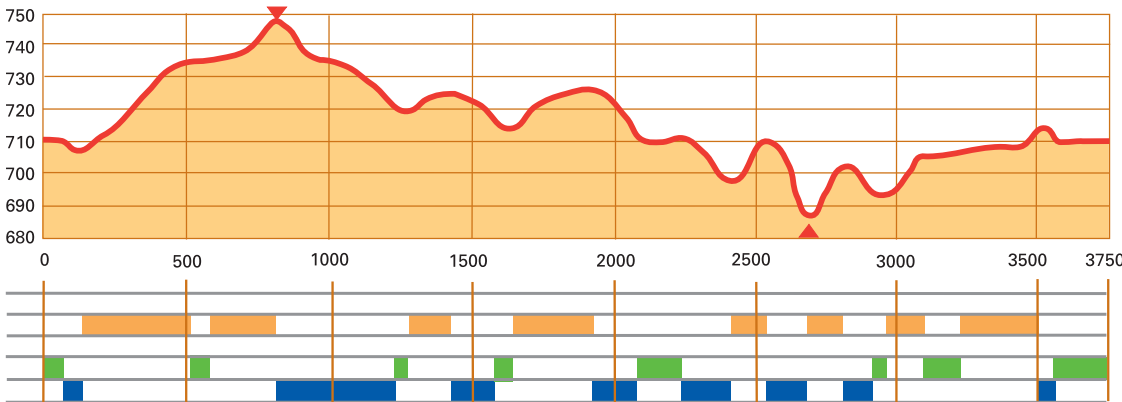

Idre Fjäll

Volkswagen Cup

Idre-Särna tävlingarna
25 november 2018

Technical specifications

Height difference:	60
Maximum climb:	33
Total climb:	123
Lowest point:	688
Highest point:	748

H21
15 km (4x3,75 km)

Idre SK-Särna SK-Borås SK