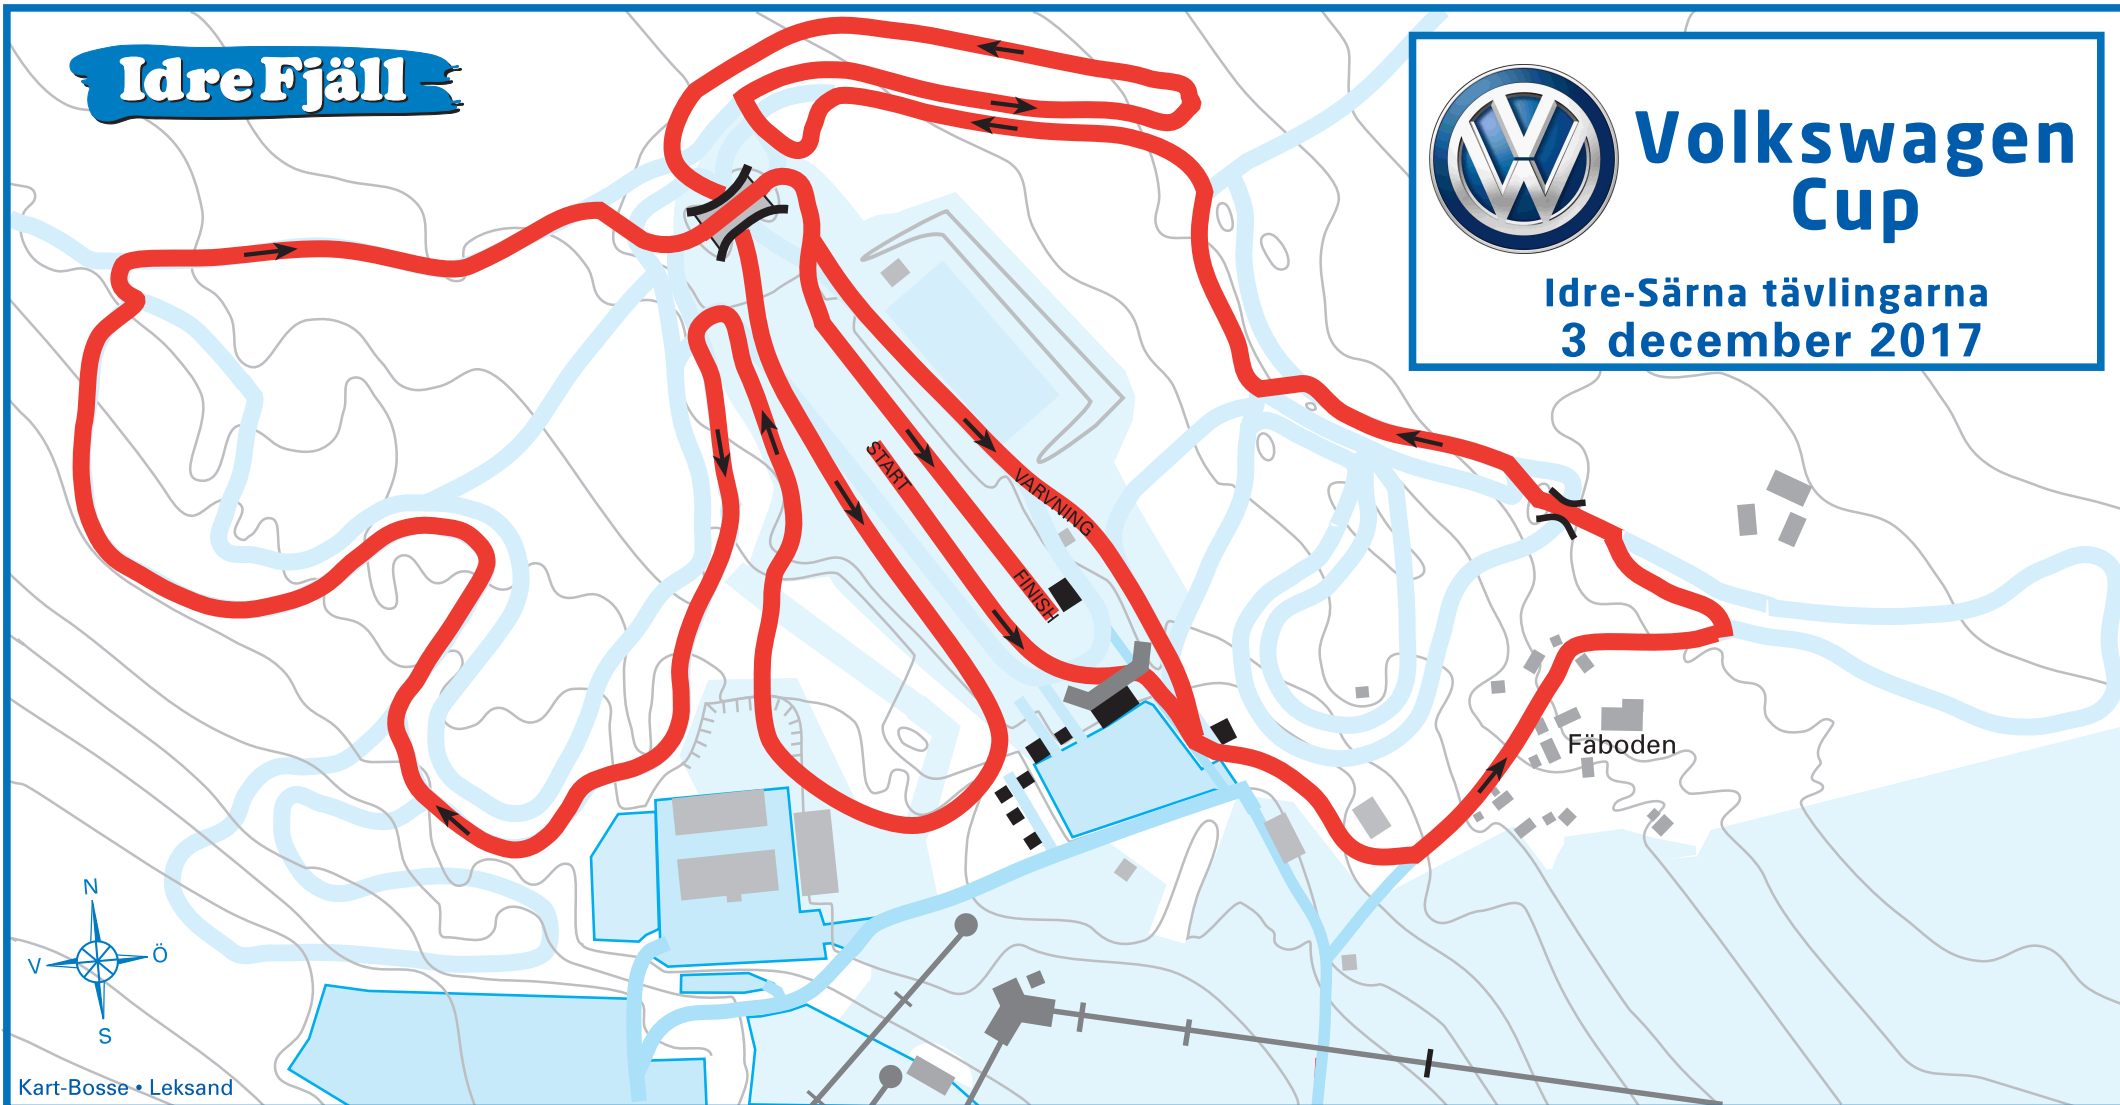

# Idre Fjäll

## Volkswagen Cup

Idre-Särna tävlingarna  
3 december 2017

Kart-Bosse • Leksand

### Technical specifications

Height difference: 46  
Maximum climb: 33  
Total climb: 110  
Lowest point: 688  
Highest point: 734

**D21 H17-20**  
**10 km (3x3,3 km)**

**Idre SK-Särna SK-Borås SK**