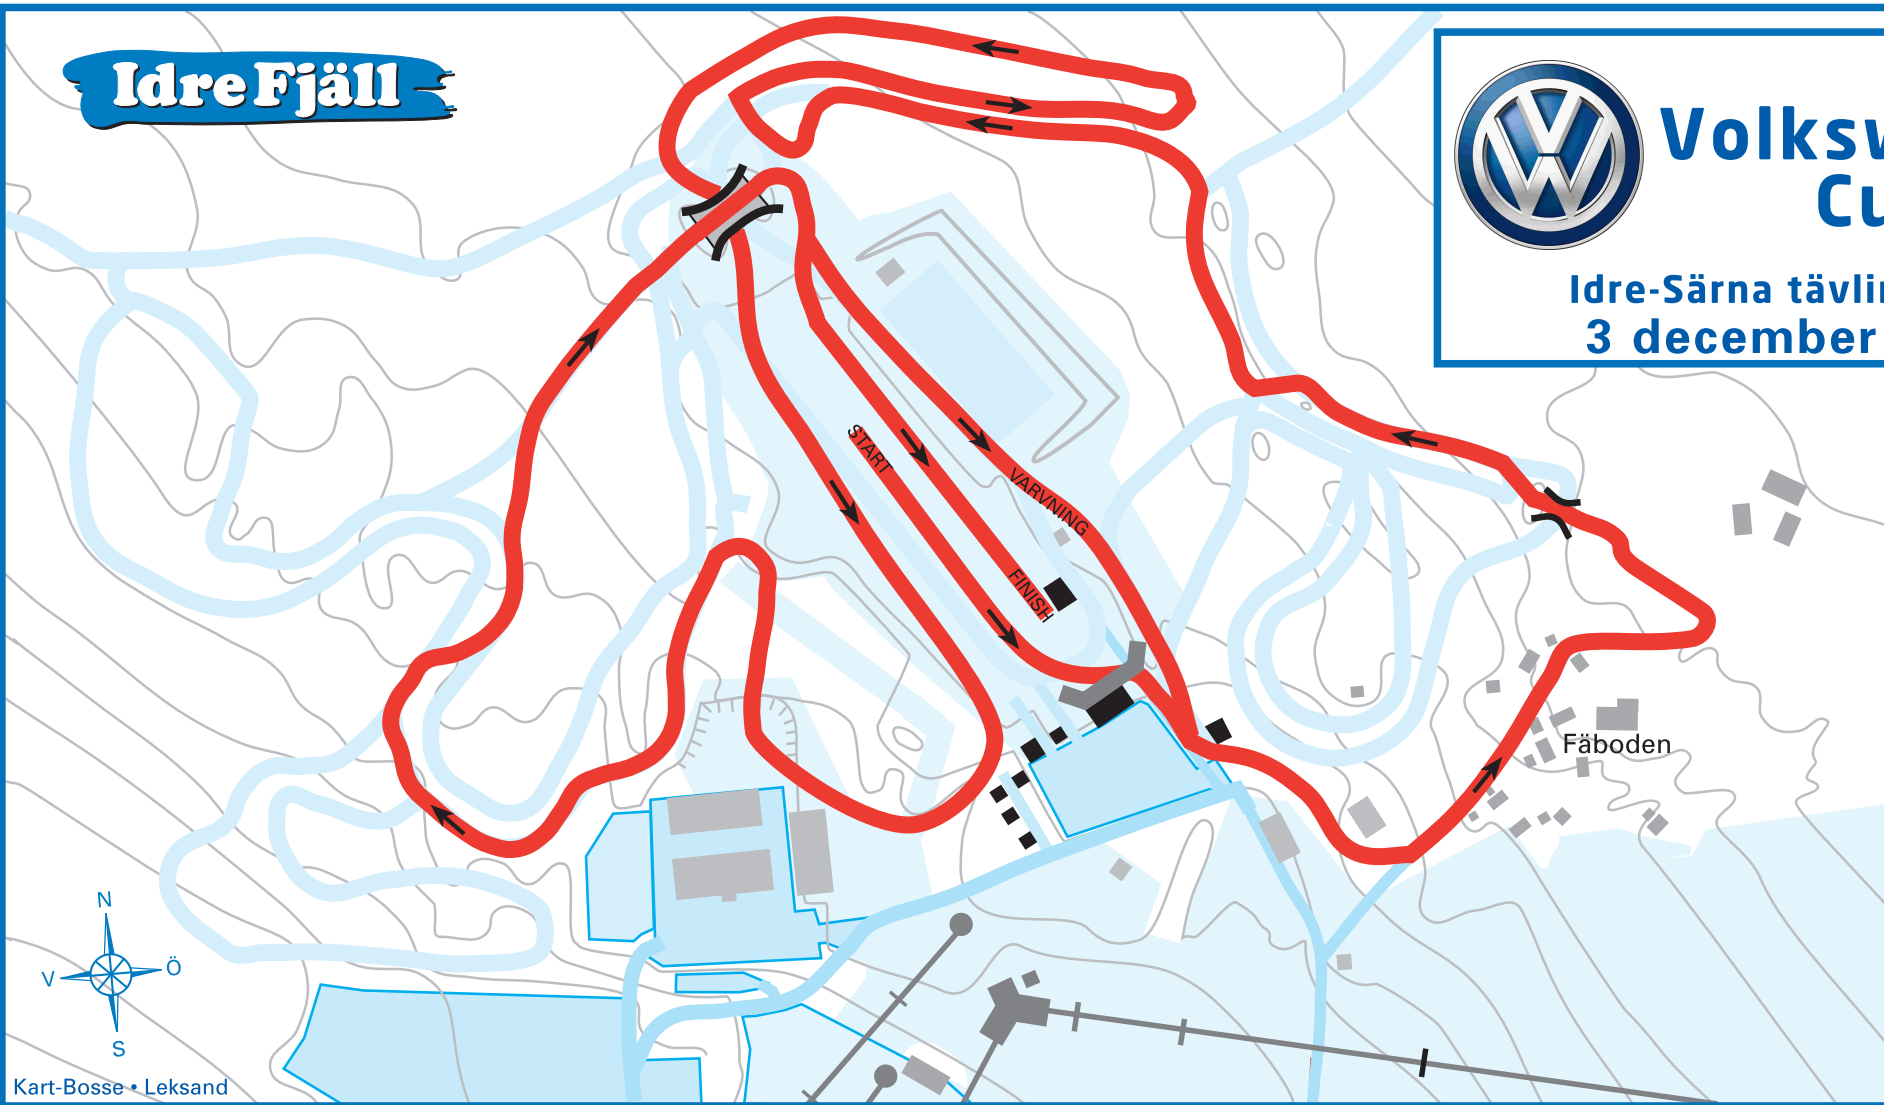

Idre Fjäll

Volkswagen Cup

Idre-Särna tävlingarna
3 december 2017

Kart-Bosse • Leksand

Technical specifications

Height difference: 46
Maximum climb: 30
Total climb: 91
Lowest point: 688
Highest point: 734

D17-20

5 km (2x2,64 km)

Idre SK - Särna SK - Borås SK