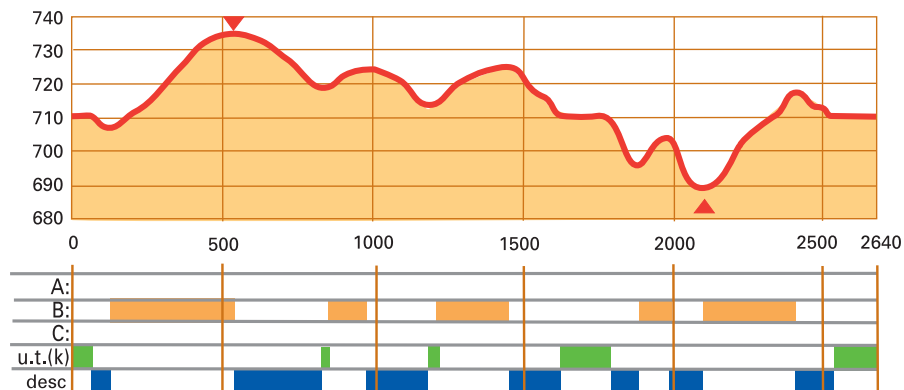

Idre Fjäll

Volkswagen Cup

Idre-Särna tävlingarna
3 december 2017

Kart-Bosse • Leksand

Technical specifications

Height difference: 46
Maximum climb: 30
Total climb: 91
Lowest point: 688
Highest point: 734

D17-20

5 km (2x2,64 km)

Idre SK - Särna SK - Borås SK