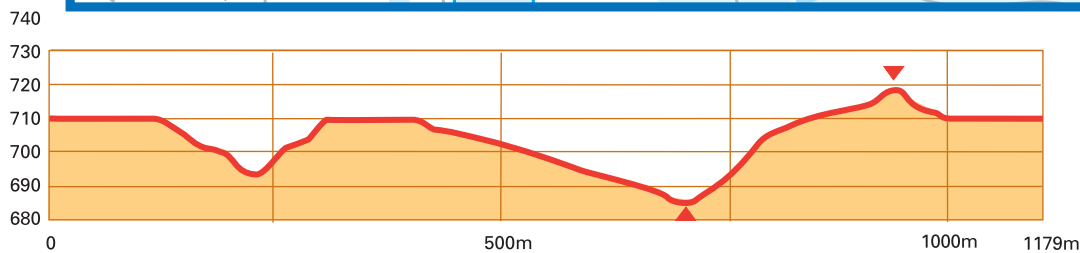

Idre Fjäll

Kart-Bosse • Leksand

Volkswagen Cup

Idre-Särna tävlingarna
2 december 2017

Sprint 1179 m

D21 H21

D17-18 H17-18

D19-20 H19-20

Technical specifications

Height difference: 30
Maximum climb: 30
Total climb: 45
Lowest point: 688
Highest point: 718

Idre SK Särna SK
Borås SK