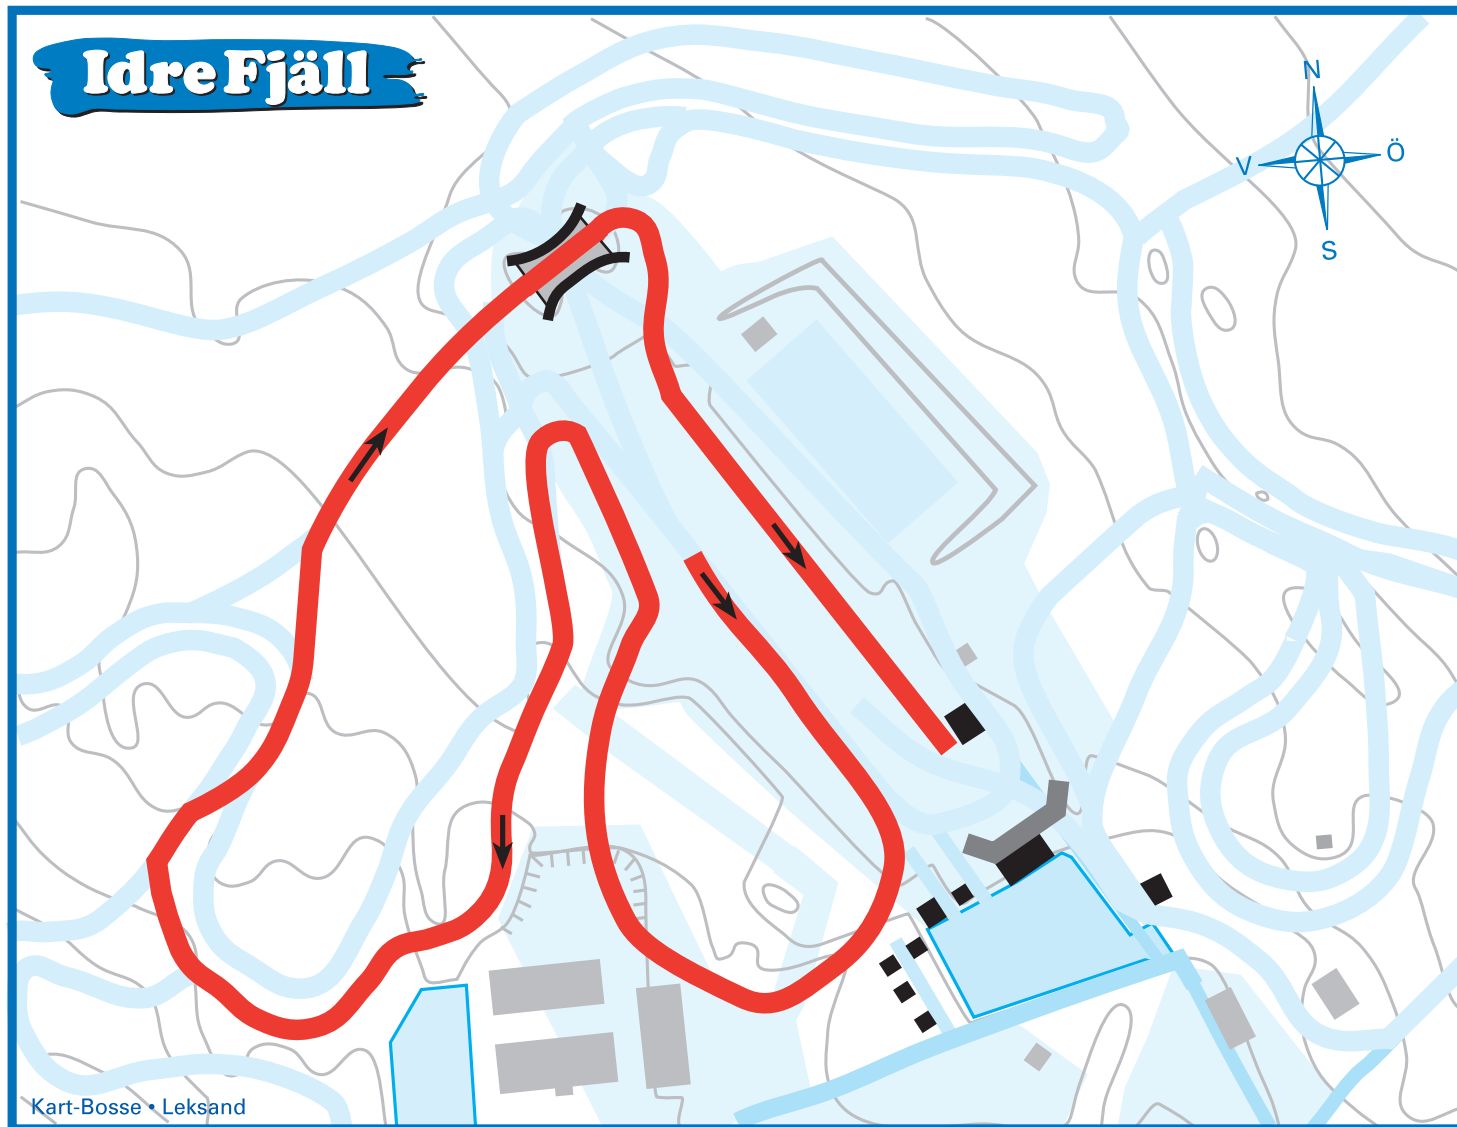

Idre Fjäll

Kart-Bosse • Leksand

Volkswagen Cup

Idre-Särna tävlingarna
2 december 2017

Sprint 1179 m

D21 H21

D17-18 H17-18

D19-20 H19-20

Technical specifications

Height difference: 30
Maximum climb: 30
Total climb: 45
Lowest point: 688
Highest point: 718

Idre SK Särna SK
Borås SK