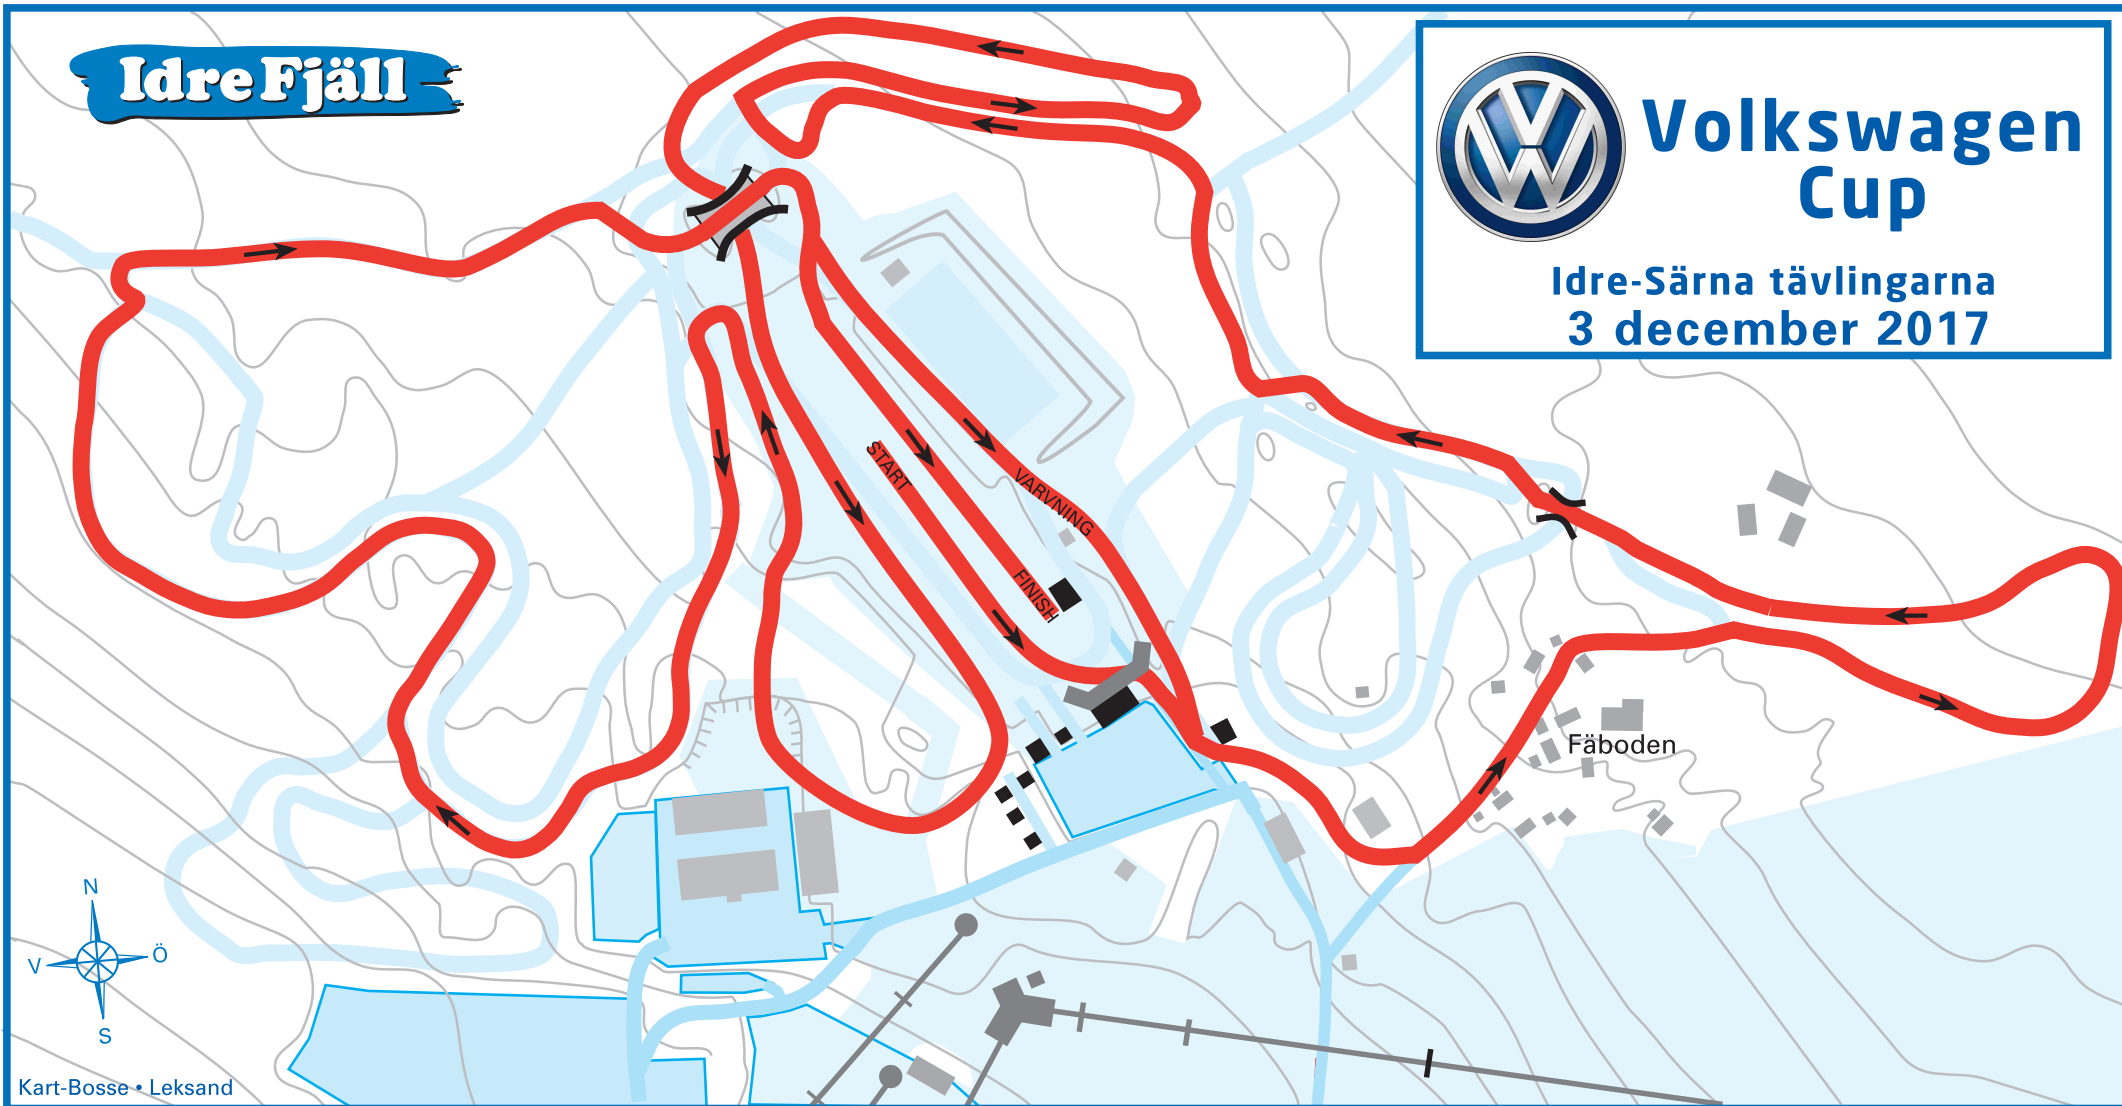

Idre Fjäll

Volkswagen Cup

Idre-Särna tävlingarna
3 december 2017

Technical specifications

Height difference:	60
Maximum climb:	33
Total climb:	123
Lowest point:	688
Highest point:	748

H21
15 km (4x3,75 km)