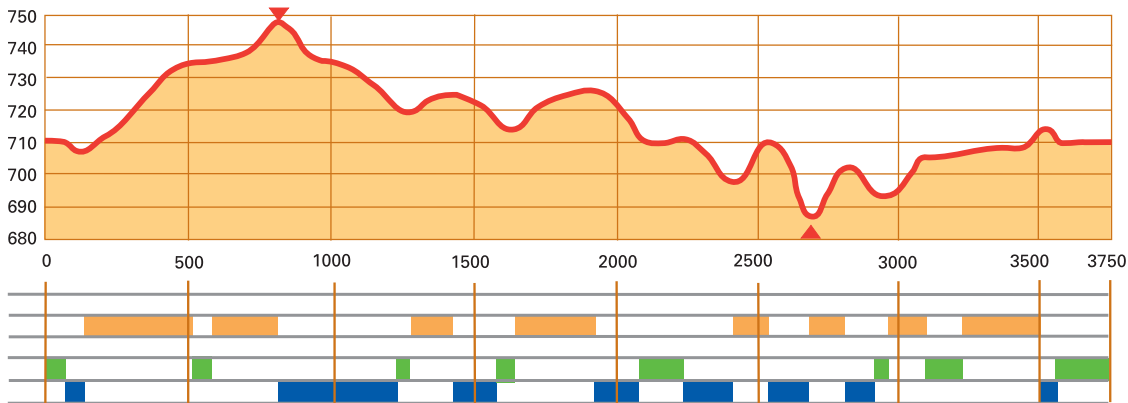

Idre Fjäll

Volkswagen Cup

Idre-Särna tävlingarna
3 december 2017

Technical specifications

Height difference:	60
Maximum climb:	33
Total climb:	123
Lowest point:	688
Highest point:	748

H21
15 km (4x3,75 km)

Idre SK-Särna SK-Borås SK